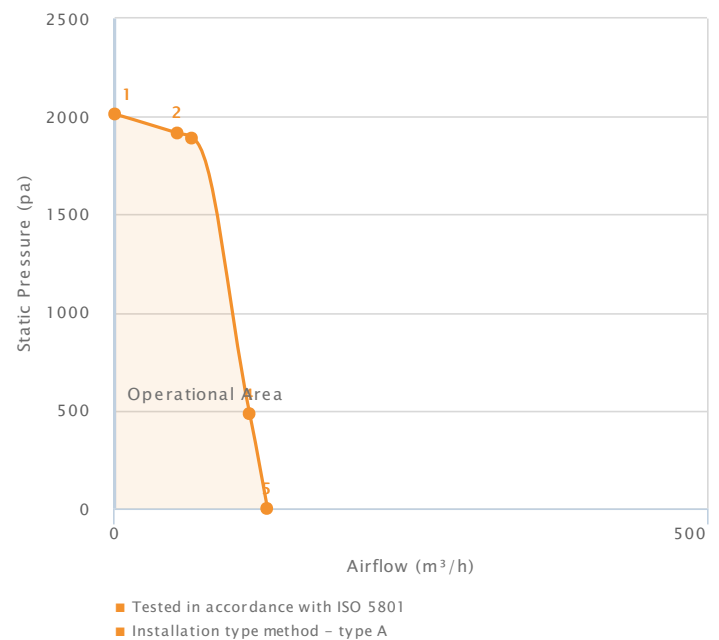

EC/DC Combustion Fans DSB128-18 HV 230V

Technical Data

| | |
|------------------------------|--------------|
| Supply (V/Ph/Hz) | 230 / 1 / 50 |
| Max Airflow (m³/h) | 129 |
| Max Current (A) | 0.78 |
| Max Input Power (W) | 87.5 |
| Max Speed (rpm) | 7000 |
| ErP Efficiency Rating (FMEG) | Out of scope |
| Ip Rating | 0 |
| Motor Insulation Class | B |
| Temperature Range (°C) | -10 to +75 |
| Weight (KG) | 1.2 |

Performance Data

| Data Point | Static Pressure (pa) | Airflow (m³/h) | Current (A) | Speed (rpm) | Power (W) |
|------------|----------------------|----------------|-------------|-------------|-----------|
| 1 | 2013 | 0 | 0.51 | 7000 | 51.0 |
| 2 | 1916 | 53 | 0.71 | 7000 | 78.2 |
| 3 | 1890 | 65 | 0.78 | 7000 | 87.0 |
| 4 | 484 | 114 | 0.60 | 5000 | 63.0 |
| 5 | 0 | 129 | 0.55 | 4415 | 53.0 |

Dimensions

| | | | |
|---|------|---|-------|
| A | 29.0 | G | 88 |
| B | 67.8 | H | 83.0 |
| C | 68.0 | I | 172.8 |
| D | 29.0 | J | 87.0 |
| E | 45.0 | K | 96.5 |
| F | 23.7 | L | 172.5 |

General Enquiries
+44 (0) 1793 524 291