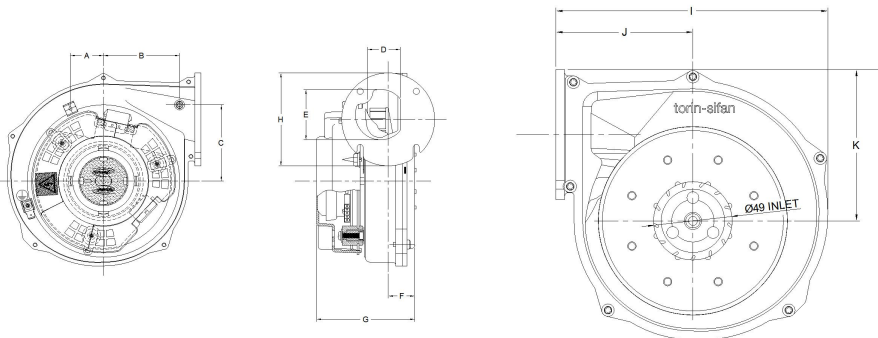

EC/DC Combustion Fans DSB128-18 HV 230V

Technical Data

| | |
|------------------------------|--------------|
| Supply (V/Ph/Hz) | 230 / 1 / 50 |
| Max Airflow (m³/h) | 129 |
| Max Current (A) | 0.78 |
| Max Input Power (W) | 87.5 |
| Max Speed (rpm) | 7000 |
| ErP Efficiency Rating (FMEG) | Out of scope |
| Ip Rating | 0 |
| Motor Insulation Class | B |
| Temperature Range (°C) | -10 to +75 |
| Weight (KG) | 1.2 |

Dimensions

| | | | |
|---|------|---|-------|
| A | 29.0 | G | 88 |
| B | 67.8 | H | 83.0 |
| C | 68.0 | I | 172.8 |
| D | 29.0 | J | 87.0 |
| E | 45.0 | K | 96.5 |
| F | 23.7 | L | 172.5 |

General Enquiries
+44 (0) 1793 524 291